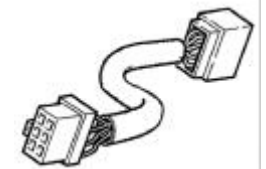

Description	Part Number	A-DC	E-DC	DC	Origin	E-RRP (Euro)	Start Of Sales
Harness extension for foglamp set	KE258-6F000	9	I	95T	DE	16.20	04/98

- Harness applicable for Foglamp set (KE622-6F025)

Application	Specification	Countries	From	Until	Remarks	Fitting Time
K11E	-	All	-	07/00	-	-